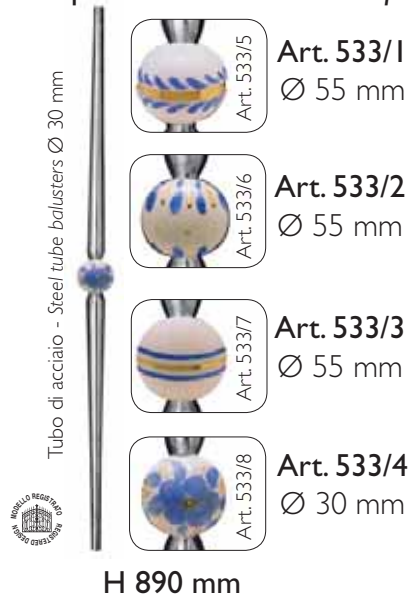

Borchia in ceramica / Ceramic bushing
dipinta a mano / hand painted