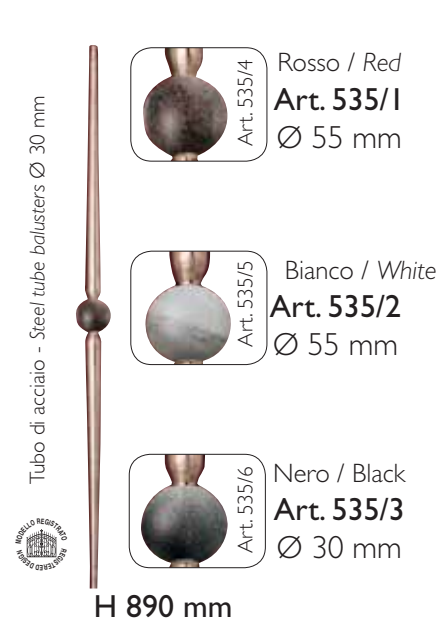

Borchia in marmo / Marble bushing