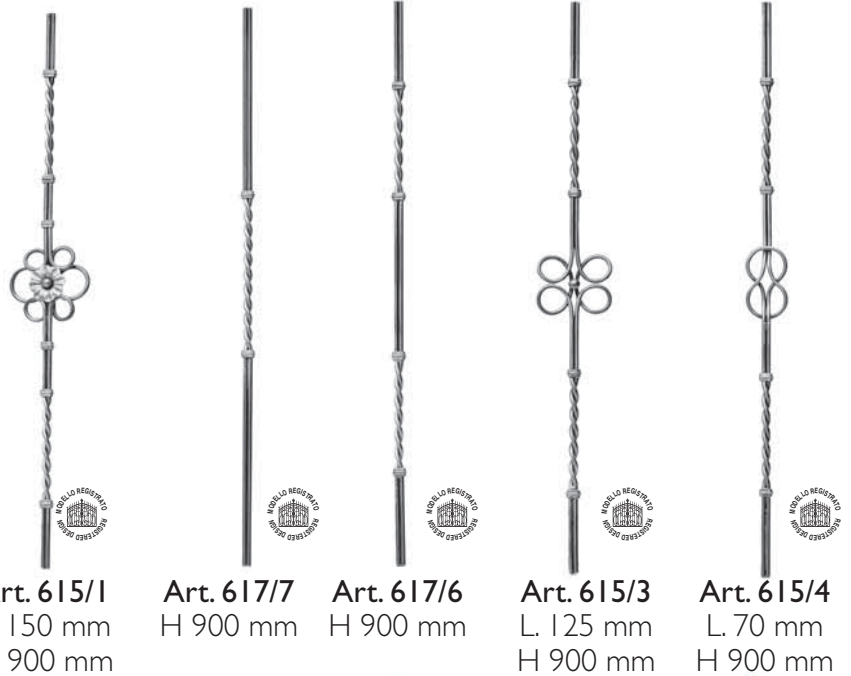

Borchia in Ottone Brass embellishment	Borchia in Ottone Brass embellishment	Borchia in Ottone Brass embellishment	Borchia in Ottone Brass embellishment	Borchia in Ottone Brass embellishment	Borchia in Ottone Brass embellishment	Borchia in Ottone Brass embellishment
Art. 744/4		Art. 744/7	Art. 744/8	Art. 744/3	Art. 744/1	Art. 161/4
Art. 1233/1	Art. 1233/2	Art. 1233/3	Art. 1233/4	Art. 1234/1	Art. 1234/2	Art. 1234/3
Ø 30 mm	Ø 30 mm	Ø 30 mm	Ø 30 mm	Ø 30 mm	Ø 30 mm	Ø 30 mm
H 1000 mm	H 1000 mm	H 1000 mm	H 1000 mm	H 900 mm	H 900 mm	H 900 mm

Paletti con borchia tornita saldata - Pickets with welded bushing

Art. GD249/1  
Ø 12 mm  
H 1000 mm

Art. GD249/2  
Ø 12 mm  
H 1000 mm

Art. GD251/1  
Ø 12 mm  
H 1000 mm

Art. GD251/2  
Ø 12 mm  
H 1000 mm

Art. GD251/3  
Ø 12 mm  
H 1000 mm

Art. GD251/4  
Ø 12 mm  
H 1000 mm

ARTEFERRO

Art. 615/1  
L. 150 mm  
H 900 mm

Art. 617/7  
H 900 mm

Art. 617/6  
H 900 mm

Art. 615/3  
L. 125 mm  
H 900 mm

Art. 615/4  
L. 70 mm  
H 900 mm

**Art. 1092/1**  
medaglia in vetro  
glass embellishment

**Art. 91/2**  
Ø 12 x 12 mm  
H 655 mm

**Art. 91/4**  
Ø 12 x 12 mm  
H 470 mm

**Art. 88/Q/1**  
Ø 20 x 4 mm  
H 550 mm

**Art. 91/3**  
Ø 12 x 12 mm  
H 735 mm