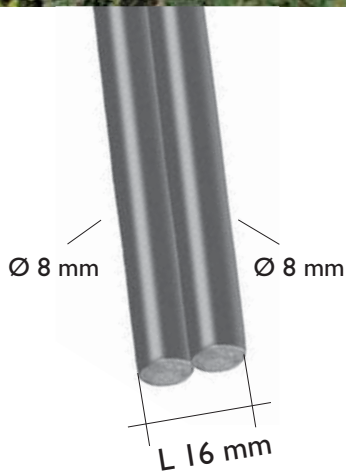

Art. GD251/3  
Ø 12 mm  
H 1000 mm

Art. GD251/4  
Ø 12 mm  
H 1000 mm

ARTEFERRO

Art. 615/1  
L. 150 mm  
H 900 mm

Art. 617/7  
H 900 mm

Art. 617/6  
H 900 mm

Art. 615/3  
L. 125 mm  
H 900 mm

Art. 615/4  
L. 70 mm  
H 900 mm

Ø 14 x 14 mm  
H 900 mm

**Art. 107/2**

Ø 14 x 14 mm  
H 900 mm

**Art. 1085/1**

Ø 12 mm  
H 1000 mm  
L 112 mm

Medaglie in ottone  
Brass embellishments

**Art. 1087/1**  
Ø 12 mm  
112 x 1000 mm

Medaglia in legno  
Wood embellishment