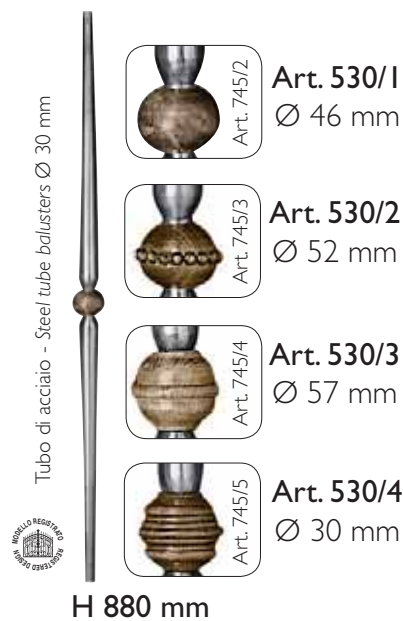

Borchia in legno / Wood bushing