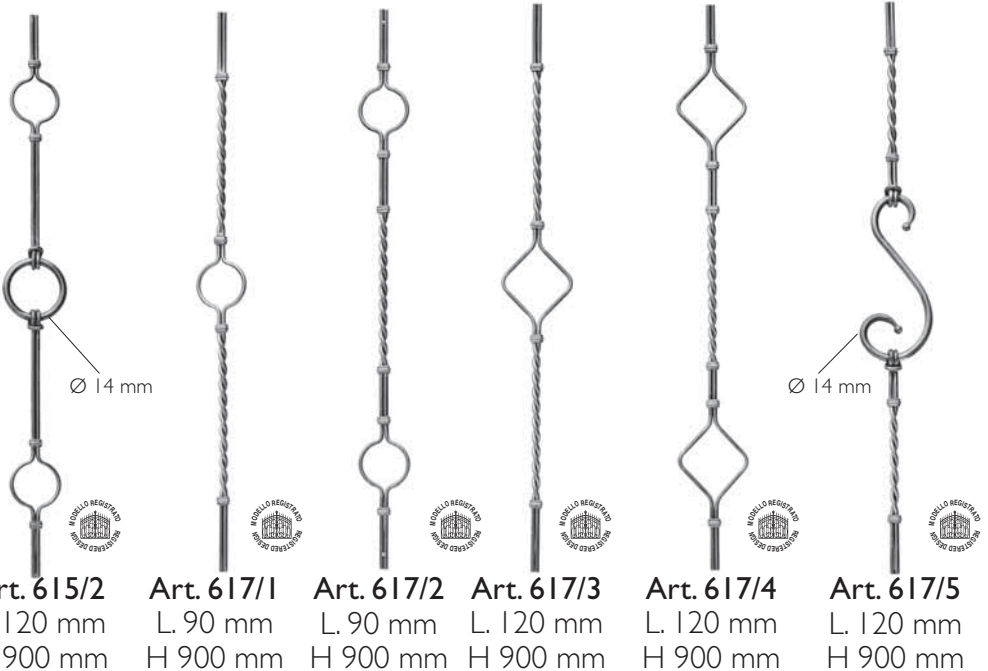

Art. GD251/3  
Ø 12 mm  
H 1000 mm

Art. GD251/4  
Ø 12 mm  
H 1000 mm

ARTEFERRO

Art. 615/1  
L. 150 mm  
H 900 mm

Art. 617/7  
H 900 mm

Art. 617/6  
H 900 mm

Art. 615/3  
L. 125 mm  
H 900 mm

Art. 615/4  
L. 70 mm  
H 900 mm

Ø 14 x 14 mm  
H 900 mm

**Art. 107/2**

Ø 14 x 14 mm  
H 900 mm

**Art. 1085/1**

Ø 12 mm  
H 1000 mm  
L 112 mm

Medaglie in ottone  
Brass embellishments

**Art. 1087/1**  
Ø 12 mm  
112 x 1000 mm

Medaglia in legno  
Wood embellishment

**Art. 1088/1**  
Ø 12 mm  
112 x 1000 mm

Medaglie in vetro  
Glass embellishments

**Art. 1086/1**  
Ø 12 mm  
112 x 1000 mm

**Art. 491/2**

Ø 14 x 14 mm  
H 900 mm

**Art. 1085/2**

Ø 12 mm  
H 1000 mm  
L 112 mm

**Art. 1092/1**  
medaglia in vetro  
glass embellishment

**Art. 91/2**  
Ø 12 x 12 mm  
H 655 mm

**Art. 91/4**  
Ø 12 x 12 mm  
H 470 mm

**Art. 88/Q/1**  
Ø 20 x 4 mm  
H 550 mm

**Art. 91/3**  
Ø 12 x 12 mm  
H 735 mm