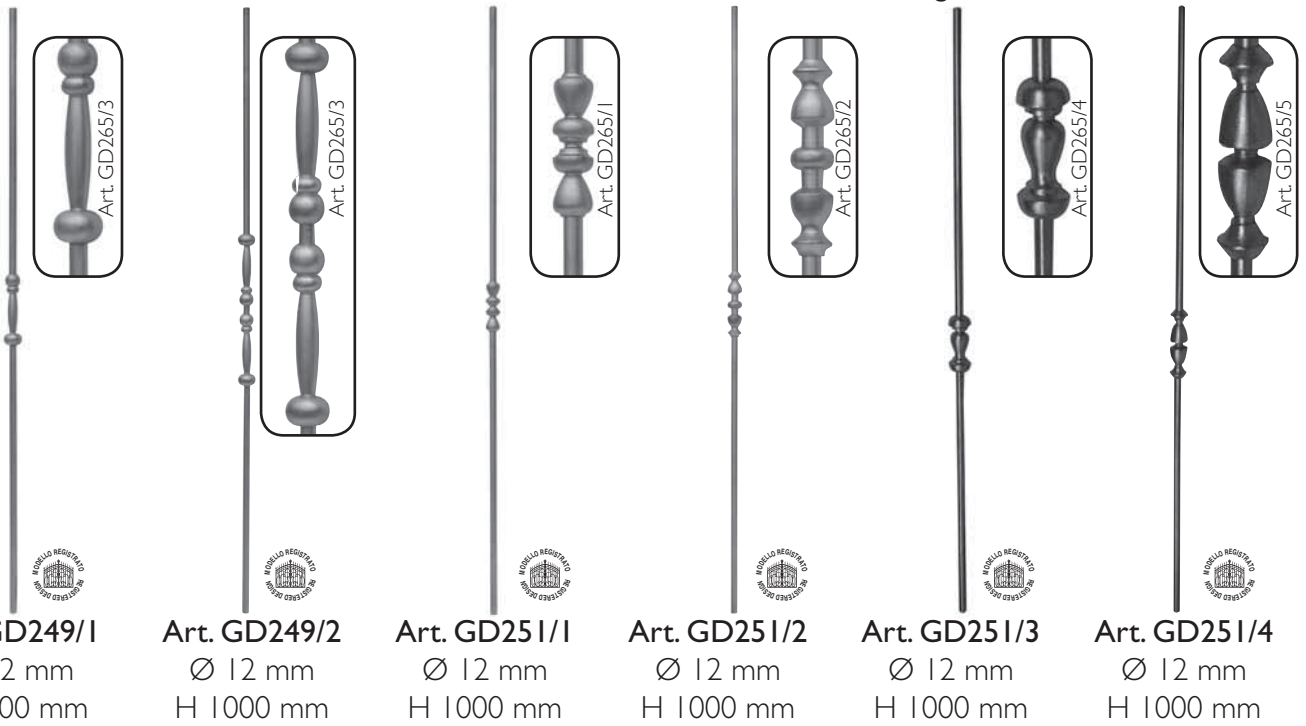

Paletti con borchia tornita saldata - Pickets with welded bushing