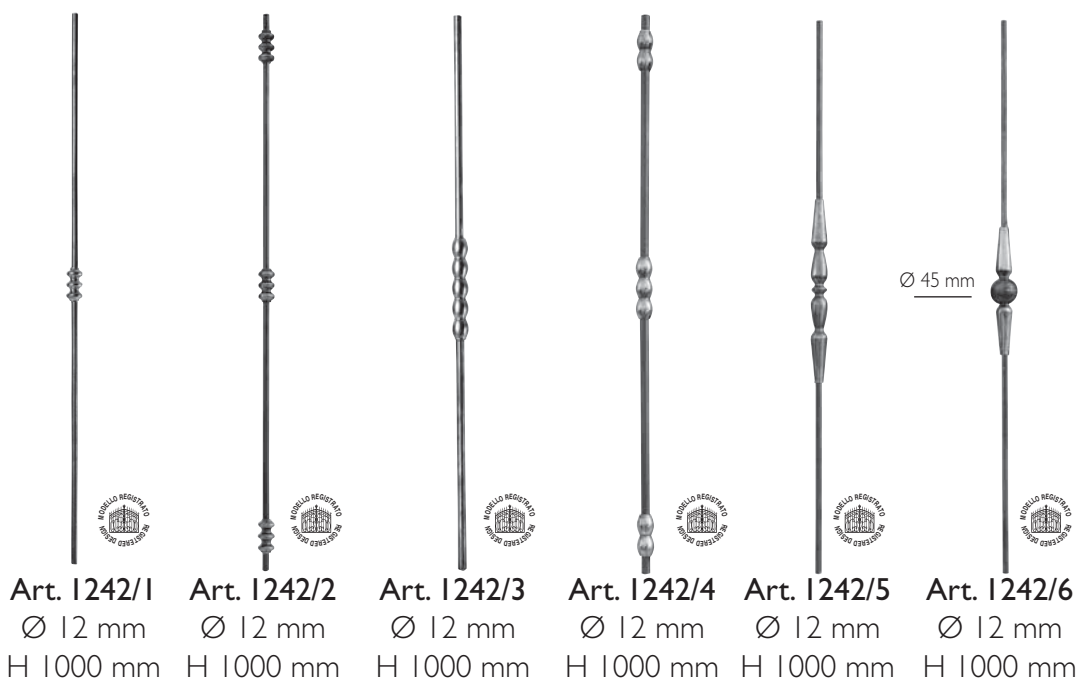

Borchie in tubo
Bushes from
steel bushes
Ø 30 mm